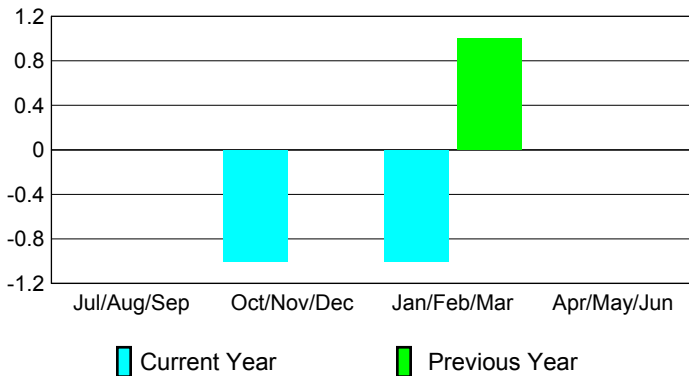

2009-2010 GMT Quarterly Report for District (or Undistricted) **District 105 M**

GMT: **HOWARD PATRICK LEE**

Location: **ENGLAND**

GMT CA: **4**

CLUBS

Club Results
2009-2010

Clubs
2008-2009

Month	New Club Goal	Actual New Clubs	Actual Dropped Clubs	Gain/Loss of Clubs	Gain/Loss of Clubs
Jul/Aug/Sep	0	0	0	0	0
Oct/Nov/Dec	0	0	-1	-1	0
Jan/Feb/Mar	0	0	-1	-1	1
Apr/May/June	0	0	0	0	0
Totals	0	0	-2	-2	1

Club Results 2009-2010

Goal, New, Dropped, Gain/Loss

Comparison of Club Gain/Loss

Current Year Compared to the Previous Year

YTD Status Quo Clubs 2009-2010

Status Quo Clubs Compared to Status Quo Members

MEMBERSHIP