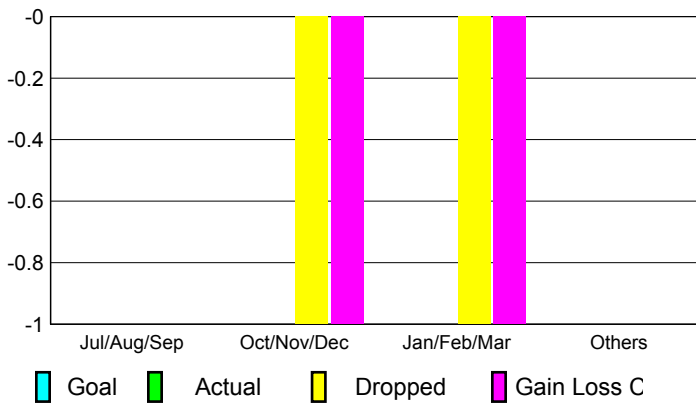

2009-2010 GMT Quarterly Report for District (or Undistricted) **District 105 M**

GMT: **HOWARD PATRICK LEE**

Location: **ENGLAND**

GMT CA: **4**

CLUBS

Club Results
2009-2010

Clubs
2008-2009

Month	New Club Goal	Actual New Clubs	Actual Dropped Clubs	Gain/Loss of Clubs	Gain/Loss of Clubs
Jul/Aug/Sep	0	0	0	0	0
Oct/Nov/Dec	0	0	-1	-1	0
Jan/Feb/Mar	0	0	-1	-1	1
Apr/May/June	0	0	0	0	0
Totals	0	0	-2	-2	1

Club Results 2009-2010

Goal, New, Dropped, Gain/Loss

Comparison of Club Gain/Loss

Current Year Compared to the Previous Year

YTD Status Quo Clubs 2009-2010

Status Quo Clubs Compared to Status Quo Members

MEMBERSHIP

Membership Results
2009-2010

Membership
2008-2009

Month	Net Memb Goal	Actual New Memb	Actual Dropped Memb	Gain/Loss of Memb	Gain/Loss of Memb
Jul/Aug/Sep	0	34	-28	6	-13
Oct/Nov/Dec	0	17	-28	-11	-28
Jan/Feb/Mar	0	33	-23	10	35
Apr/May/June	0	28	-41	-13	-26
Totals	0	112	-120	-8	-32