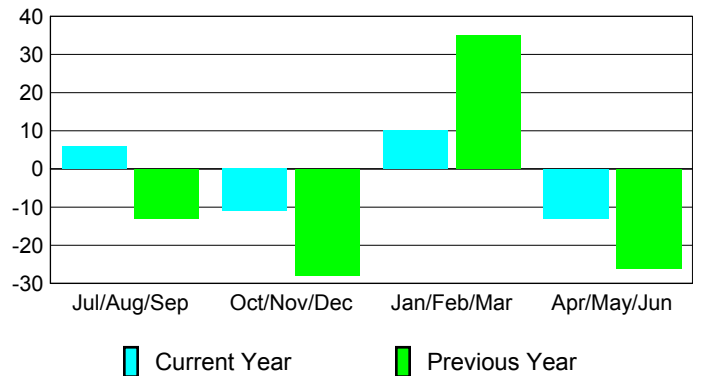

Membership Results
2009-2010

Membership
2008-2009

Month	Net Memb Goal	Actual New Memb	Actual Dropped Memb	Gain/Loss of Memb	Gain/Loss of Memb
Jul/Aug/Sep	0	34	-28	6	-13
Oct/Nov/Dec	0	17	-28	-11	-28
Jan/Feb/Mar	0	33	-23	10	35
Apr/May/June	0	28	-41	-13	-26
Totals	0	112	-120	-8	-32

Membership Results 2009-2010

Goal, New, Dropped, Gain/Loss

Comparison of Membership Gain/Loss

Current Year Compared to the Previous Year

Gender Comparison 2009-2010