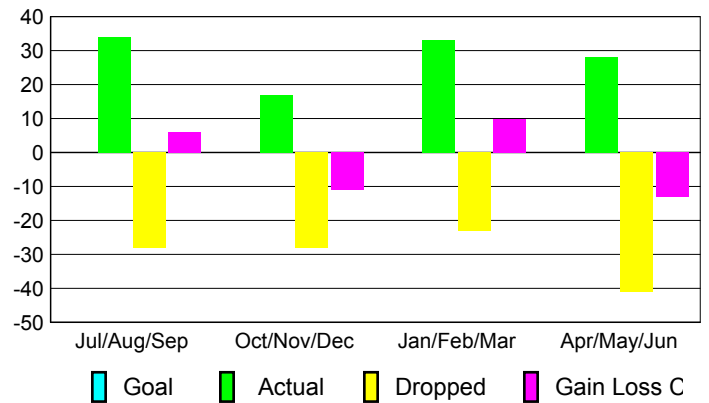

Membership Results 2009-2010

Goal, New, Dropped, Gain/Loss